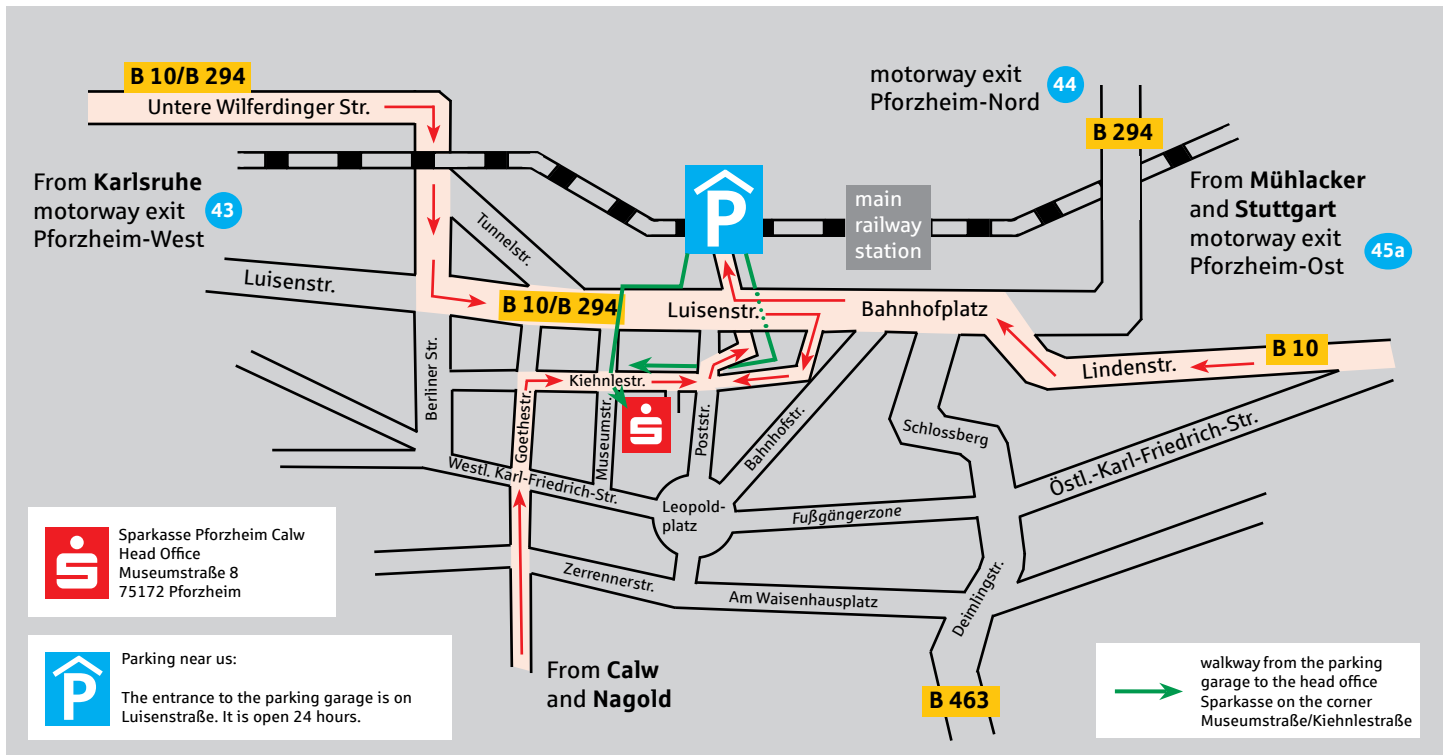

How to find us.

Wenn's um Geld geht –
Sparkasse Pforzheim Calw.

Sparkassen-parking-garage
(Sparkassen-Parkhaus, Luisenstraße 4, 75172 Pforzheim)

- open 24 hours
- ec/maestro card accepted
- entry and exit also possible with bank card
- mother and child parking bay
- video surveillance
- elevator
- exit with parking ticket at any time

Main entrance Sparkasse, corner Museumstraße/Kiehnlestraße

Infopoint at the entrance of Sparkasse Pforzheim Calw